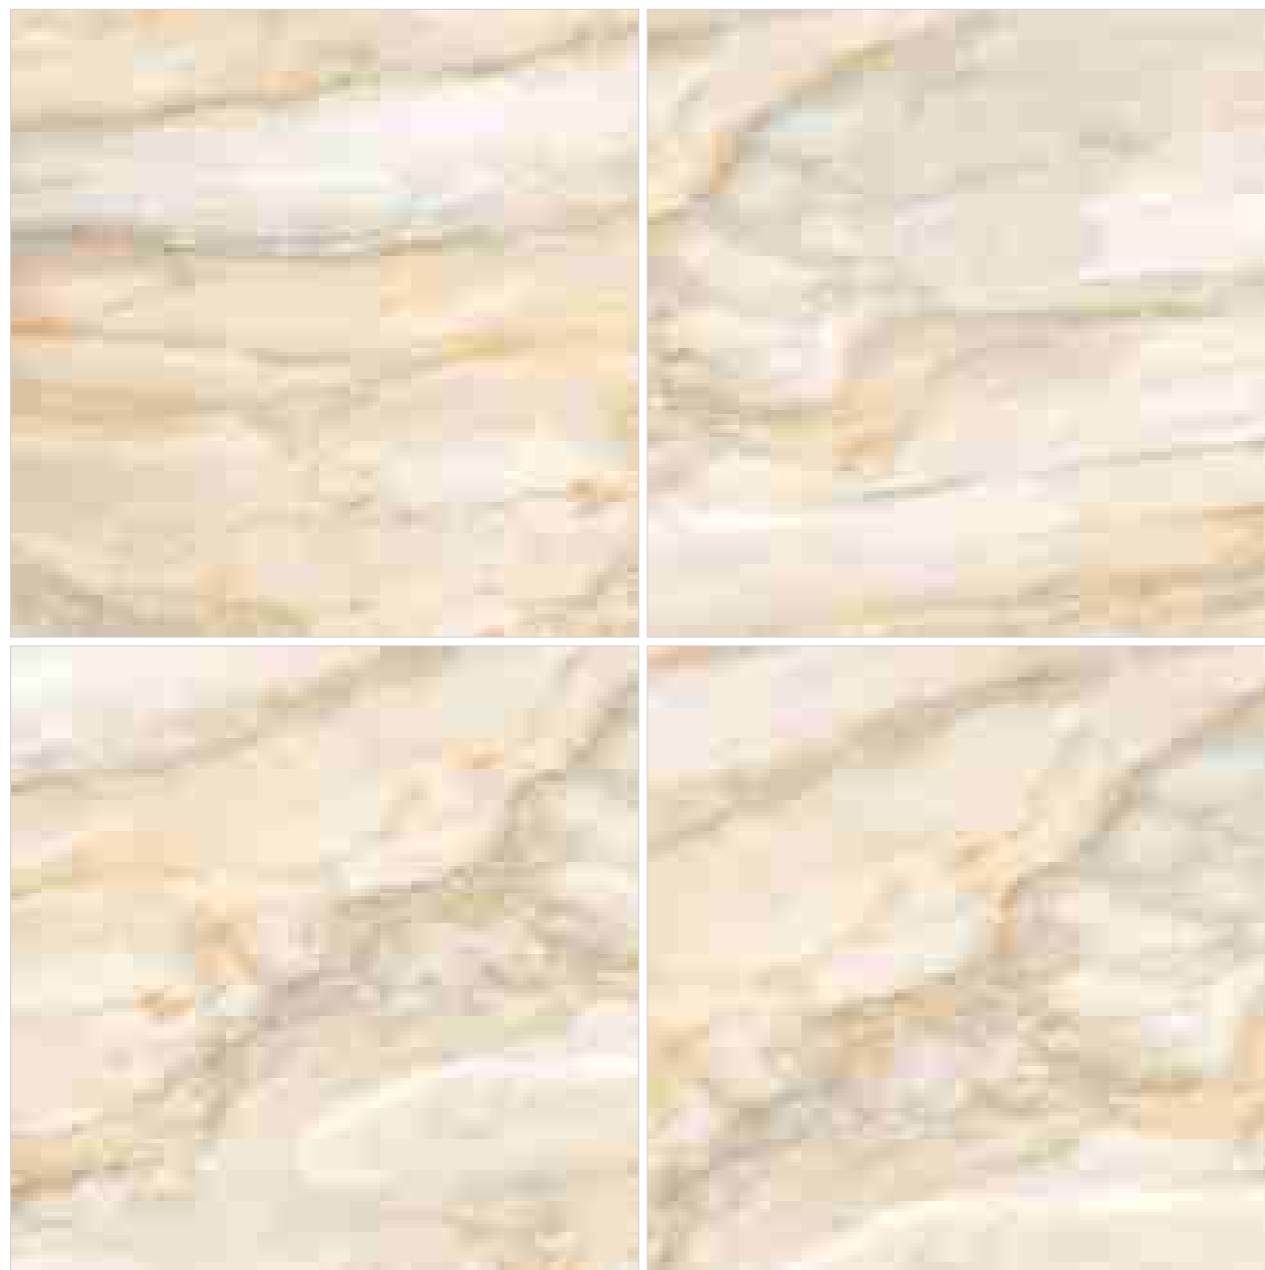

Finish /
Glossy Polished

Colour /
Classic

Design /
Marble

Tone /
Single

Technical
 Characteristics

**600X
 600MM**

mono
MARBLEOUS | Volume-2
SLEEK UNICOLOUR BRILLIANCE

TYPHOON BEIGE