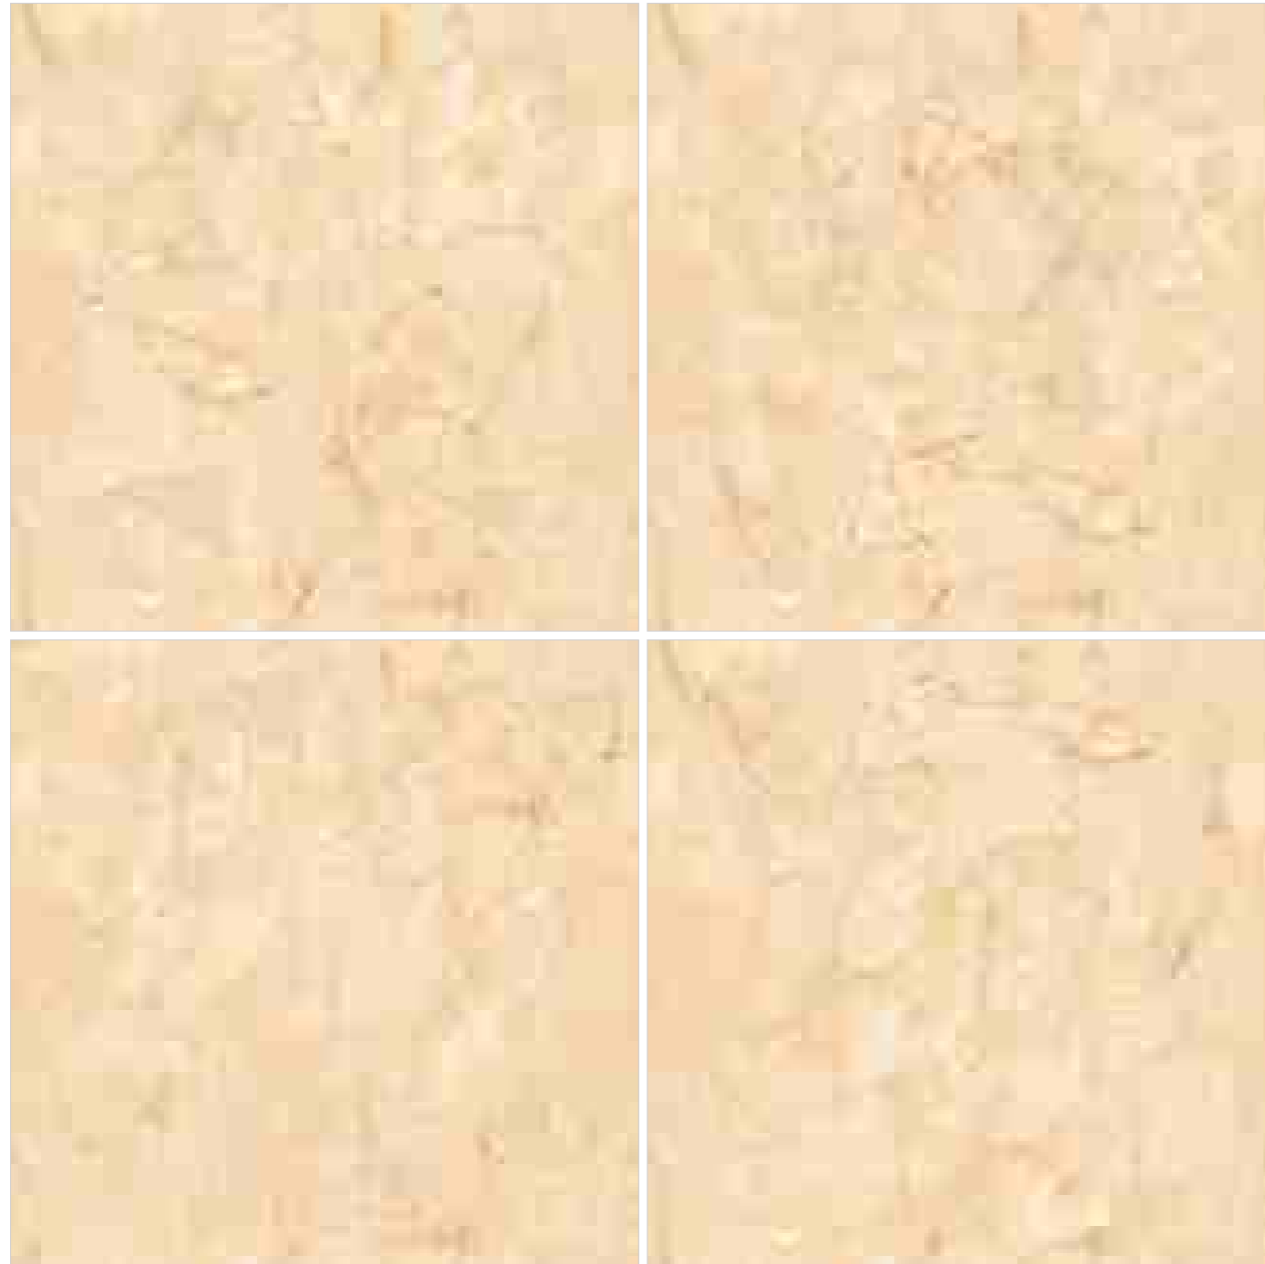

Design /
Marble

Colour /
Classic

Tone /
Single

Technical
Characteristics

600X
600MM

mono
MARBLEOUS | Volume-2
SLEEK UNICOLOUR BRILLIANCE

GL-66098

 R-4