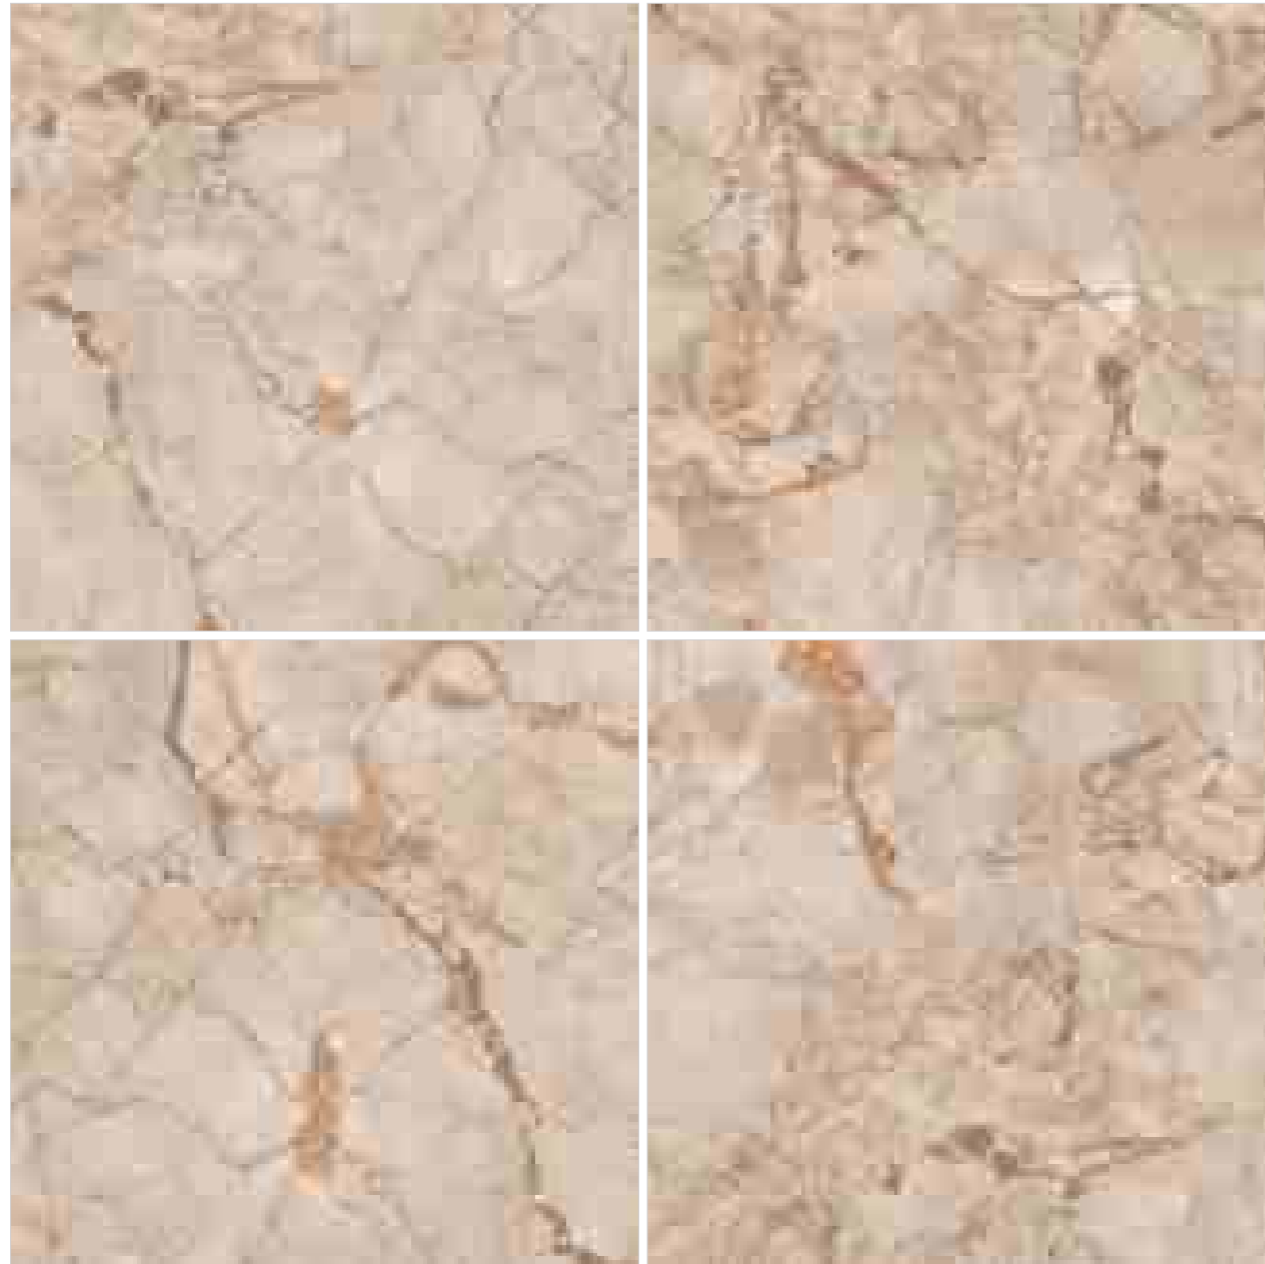

Colour /
Classic

Tone /
Single

Technical
 Characteristics

600X
600MM

mono
MARBLEOUS | Volume-2
SLEEK UNICOLOUR BRILLIANCE

GLITTER BROWN

 R-10

Finish /
Glossy Polished