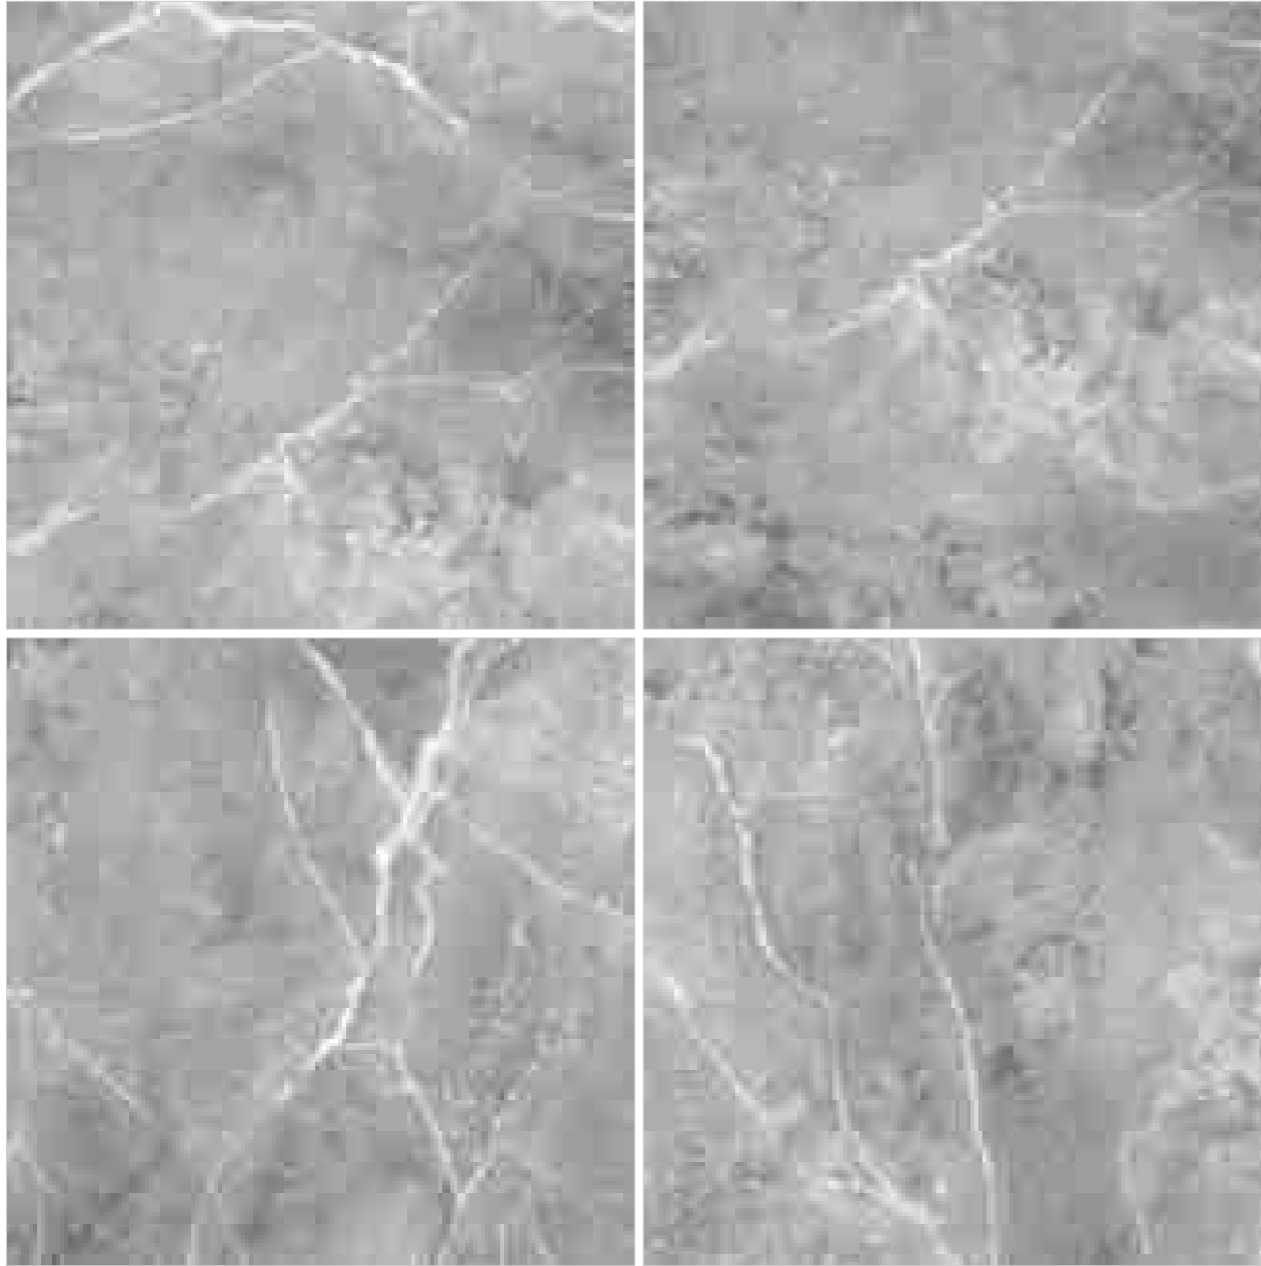

Tone /
Single

Technical
 Characteristics

600X
600MM

mono
MARBLEOUS | Volume-2
SLEEK UNICOLOUR BRILLIANCE

HAMBURG GREY

 R-4

Finish /
Glossy Polished

Design /
Marble