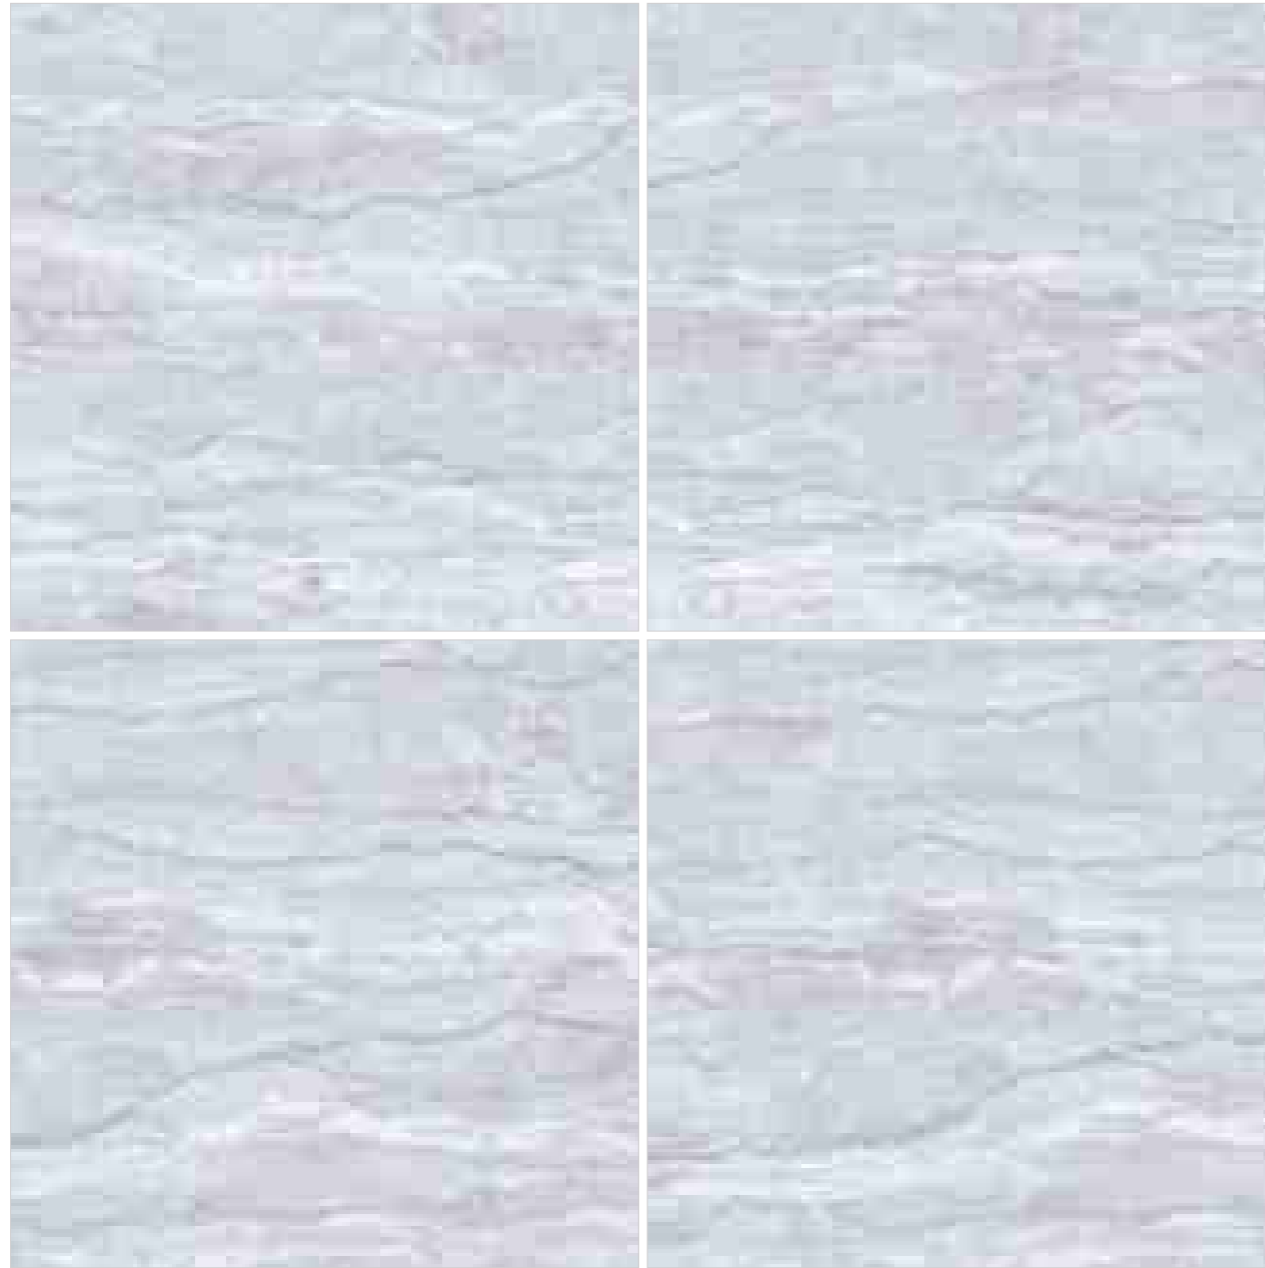

mono
MARBLEOUS | Volume-2
SLEEK UNICOLOUR BRILLIANCE

GL-20032

Finish /
Glossy Polished

Design /
Marble

Colour /
Classic

Tone /
Single