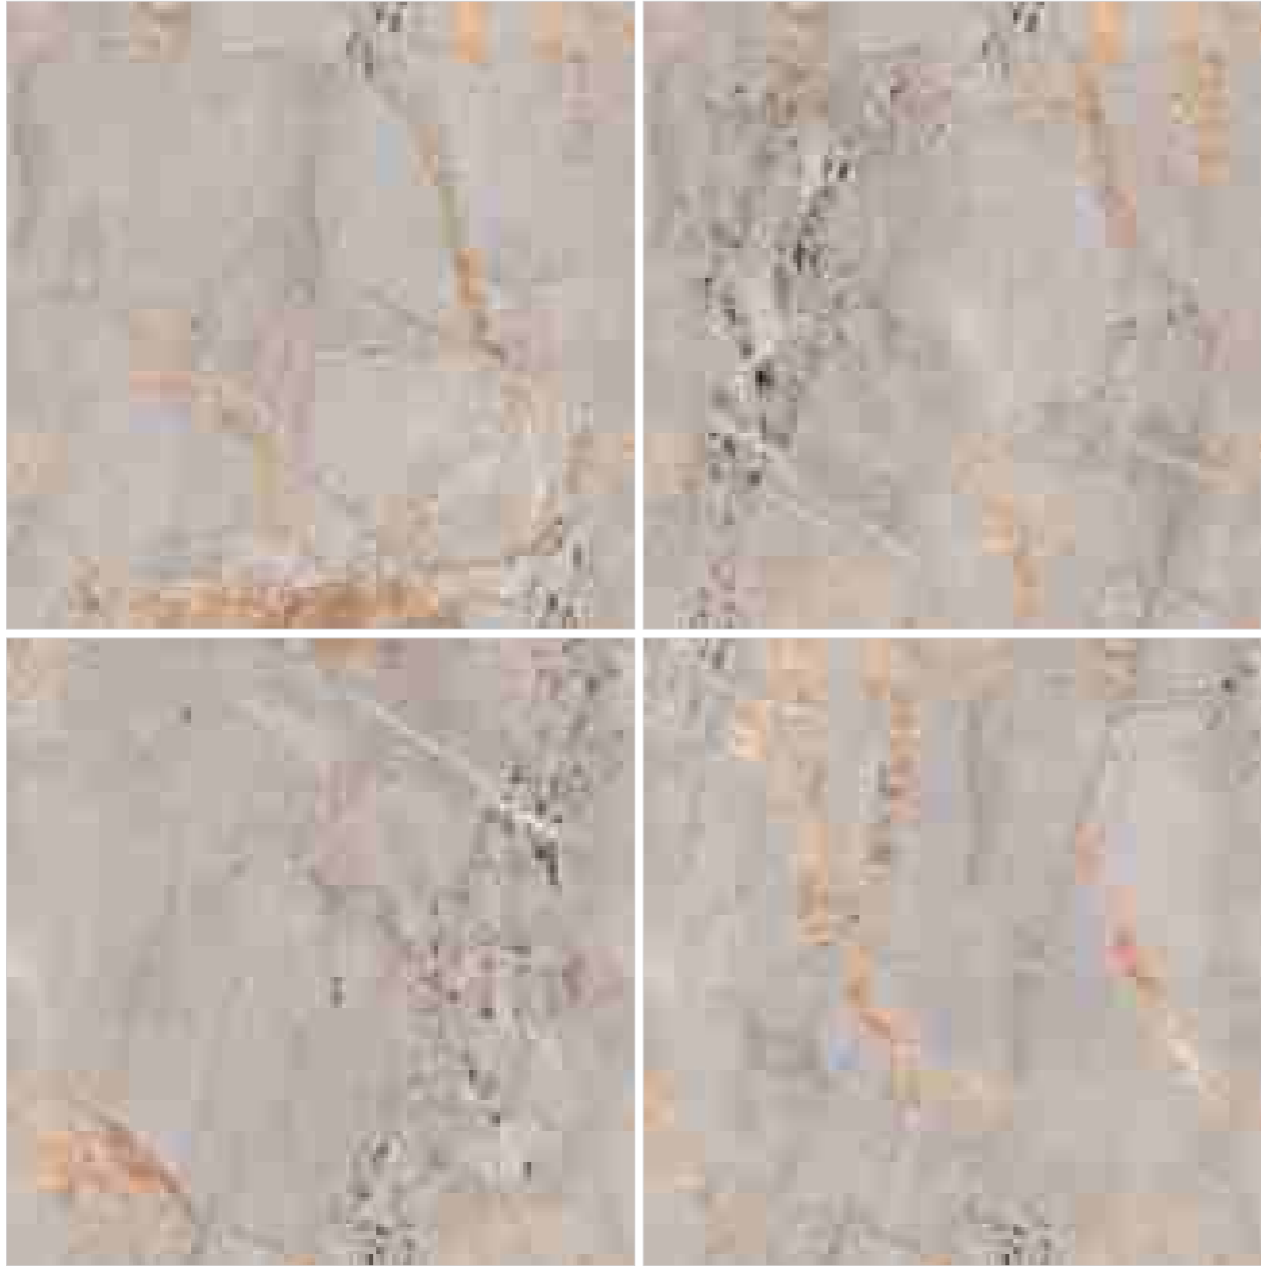

GLO-6078

Finish /
Glossy Polished

Design /
Marble

Colour /
Classic

Tone /
Single

Technical
 Characteristics

600X
600MM

mono
MARBLEOUS | Volume-2
SLEEK UNICOLOUR BRILLIANCE