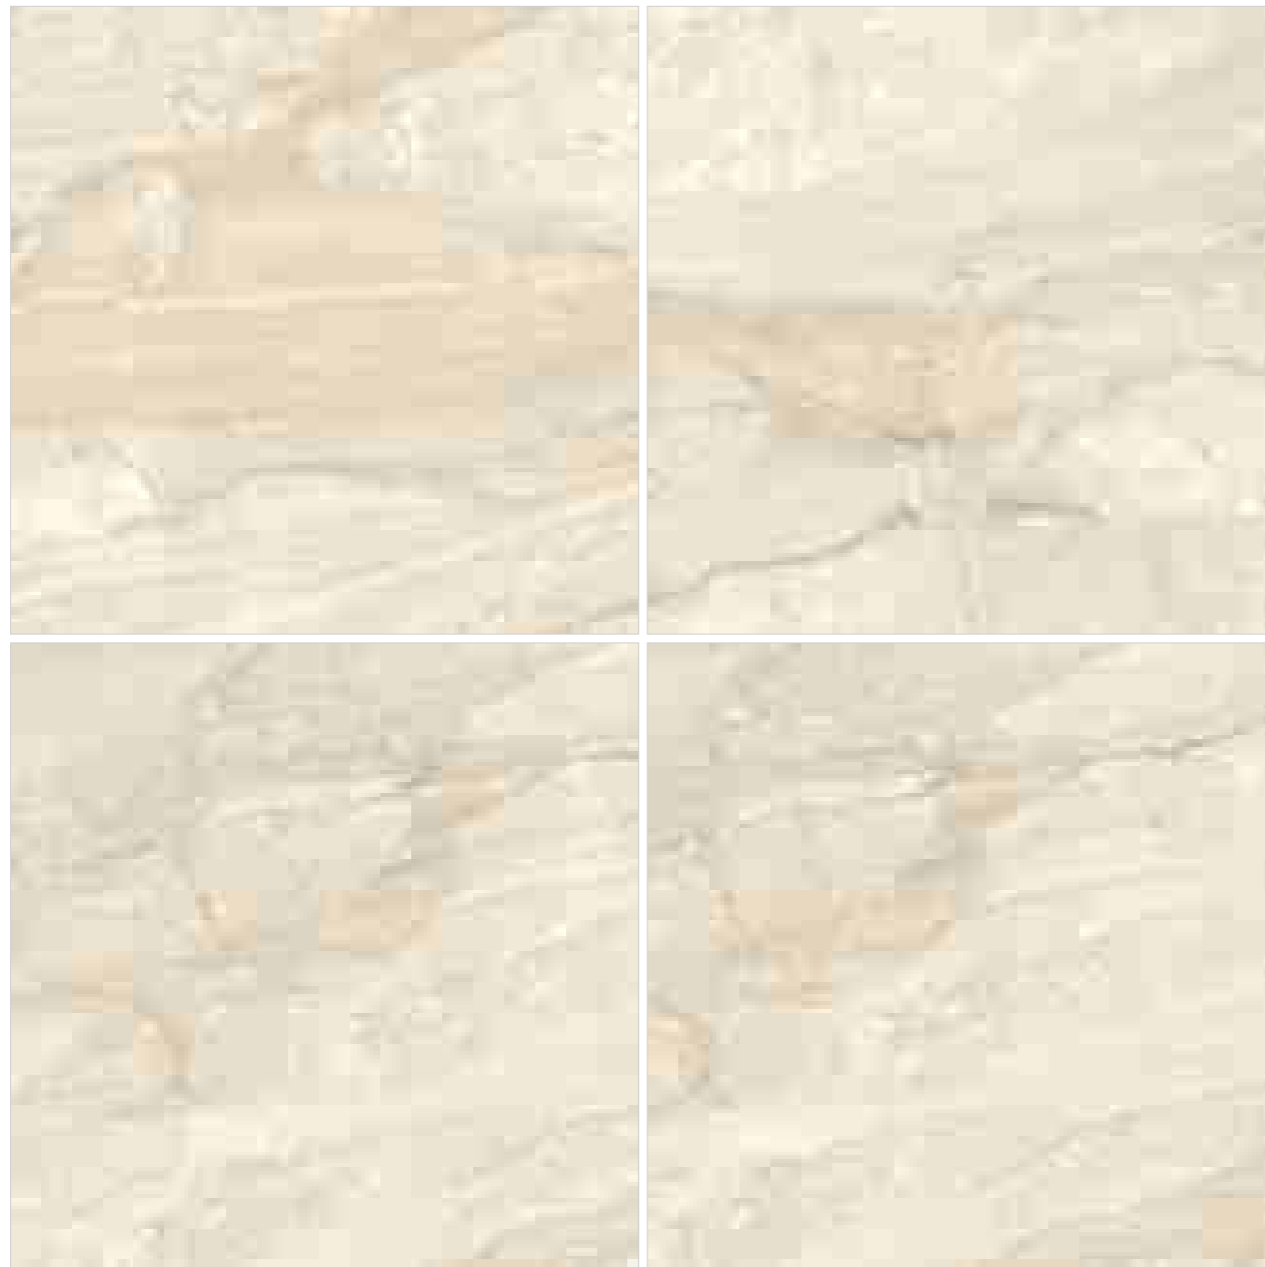

mono
MARBLEOUS | Volume-2
SLEEK UNICOLOUR BRILLIANCE

DYNA LIGHT

R-7

Finish /
Glossy Polished

Design /
Marble

Colour /
Classic

Tone /
Single

600X
600MM