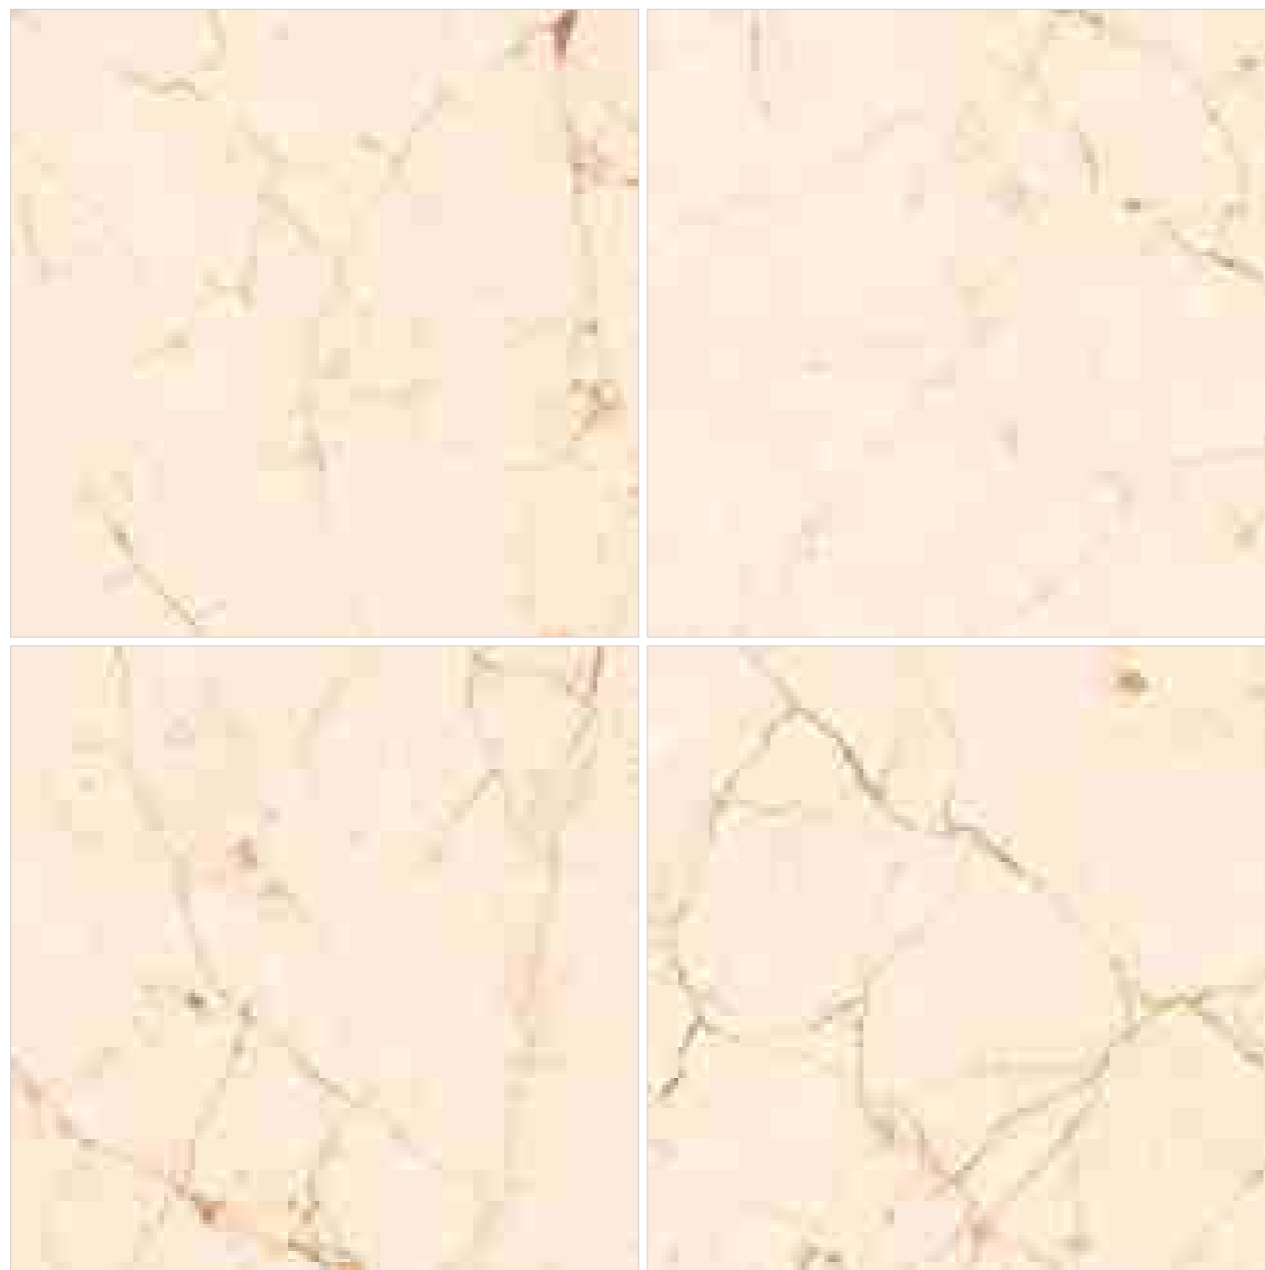

mono
MARBLEOUS | Volume-2
SLEEK UNICOLOUR BRILLIANCE

ROSALIAL

R-6

Finish /
Glossy Polished

Design /
Marble

Colour /
Classic

Tone /
Single

600X
600MM